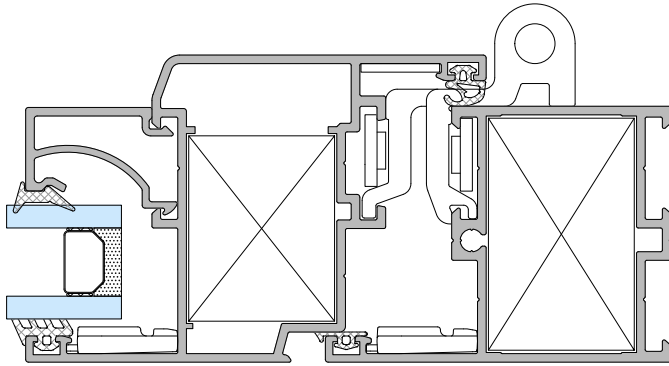

S45

*WINDOWS
& DOORS*

SKYPROF

ALUMINIUM SYSTEMS

Skyprof S45 windows & door systems

This lightweight budget-friendly system; is a hinged window and door system without heat barrier that is used in places where strong systems are not needed and looks elegant with its thin appearance.

Skyprof S45 door and window systems expand your design freedom, help you achieve your demands, and offer the innovative and modern aspects of the era to your living spaces.

Frame Depth: 45 mm

Sash Depth: 54 mm

Max. glass thickness: 24 mm or 130 kg per sash

skyprof.com

Skyprof Aluminium Systems

info@skyprof.com

+7 701 629 97 15

Kazakhstan, Almaty

Rayymbeka, 221 g