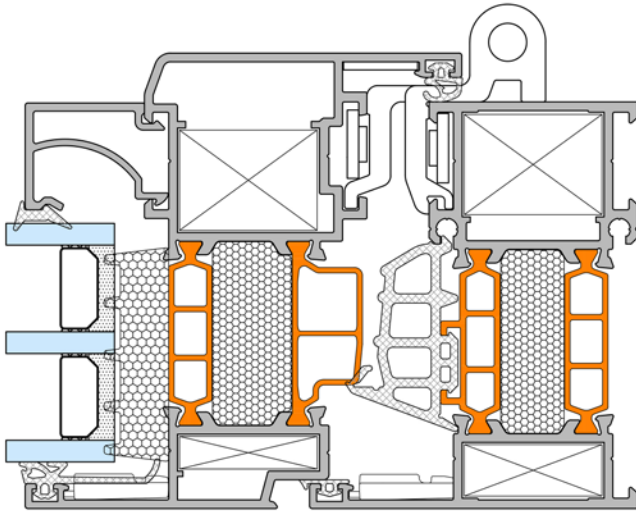

S75

*WINDOWS
& DOORS*

SKYPROF

ALUMINIUM SYSTEMS

Skyprof S75 windows & door systems

Designed for those who are looking for a heat-isolated door and window system that is stronger, more durable and offers a high level of security, this system also offers extraordinary flexibility when it comes to design and colors.

Uf **1.73** W/m²K

Ug **0.6** W/m²K

* Uw **1.27** W/m²K

* Calculated according to EN 10077-2:2017 on a 1230x1480 mm one sash window with Ug=0.6 W/m²K glass.

skyprof.com

Skyprof Aluminium Systems

info@skyprof.com