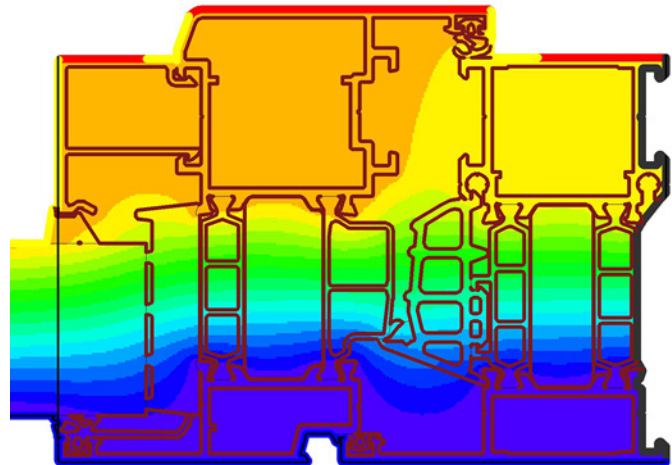

S75

*WINDOWS
& DOORS*

SKYPROF

ALUMINIUM SYSTEMS

Skyprof S75 windows & door systems

Designed for those who are looking for a heat-isolated door and window system that is stronger, more durable and offers a high level of security, this system also offers extraordinary flexibility when it comes to design and colors.

Uf **1.73** W/m²K

Ug **0.6** W/m²K

* Uw **1.27** W/m²K

* Calculated according to EN 10077-2:2017 on a 1230x1480 mm one sash window with Ug=0.6 W/m²K glass.

skyprof.com

Skyprof Aluminium Systems

info@skyprof.com