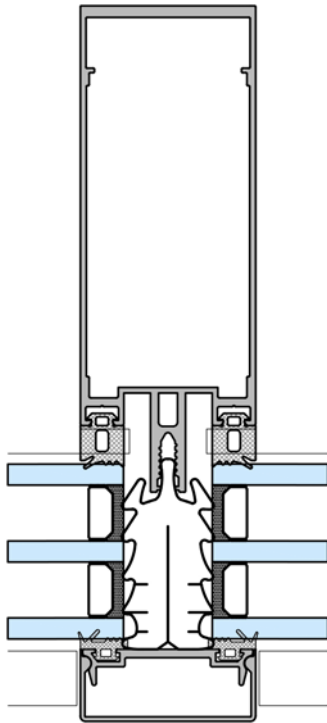

SF50

CURTAIN WALL | FACADE

SKYPROF

ALUMINIUM SYSTEMS

Skyprof SF50 curtain wall | facade system

As well as being robust, Skyprof facade systems look beautiful, come in a range of colors, and shapes whether you are designing new buildings or renovating old facades.

U_f **0.818** W/m²K

U_g **0.6** W/m²K

* U_{cw} **0.92** W/m²K

* Calculated according to EN 10077-2:2017 on a 1500x3000 mm facade with U_g=0.6W/m²K glass.

skyprof.com

Skyprof Aluminium Systems

info@skyprof.com