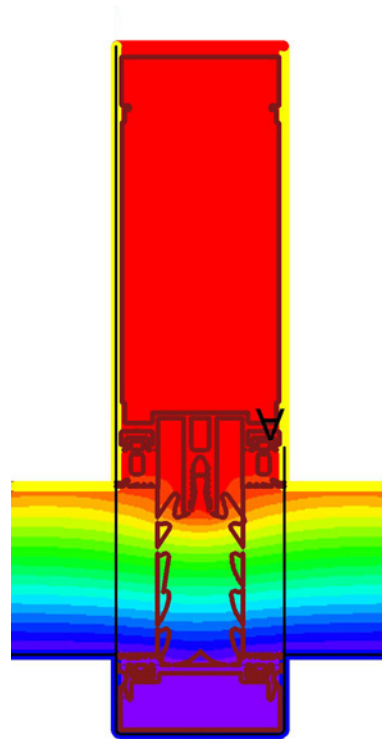

SF50

CURTAIN WALL | FACADE

SKYPROF

ALUMINIUM SYSTEMS

Skyprof SF50 curtain wall | facade system

As well as being robust, Skyprof facade systems look beautiful, come in a range of colors, and shapes whether you are designing new buildings or renovating old facades.

U_f **0.818** W/m²K

U_g **0.6** W/m²K

* U_{cw} **0.92** W/m²K

* Calculated according to EN 10077-2:2017 on a 1500x3000 mm facade with U_g=0.6W/m²K glass.

skyprof.com

Skyprof Aluminium Systems

info@skyprof.com